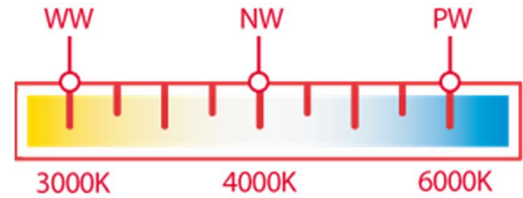

Visit www.sheenly.com for more details

SPECIFICATIONS

● 300x300mm Series

Part Number	Power (w)	CCT (K)	Lumen (lm \pm 10%)	LEDs (pcs)	Dimensions (HxWxT mm)	Weight (kg)
SL-PAN-20W-WW-AN/AS*	20	3000K	1120	160	295x295x12	1.2
SL-PAN-20W-NW-AN/AS*	20	4000K	1300	160	295x295x12	1.2
SL-PAN-20W-PW-AN/AS*	20	6000K	1460	160	295x295x12	1.2
SL-PAN-20W-BW*/-AN	20	3000K/6000K	1300	160	295x295x12	1.2

*AS, 320x320mm

*BW, Color Temperature: WW & PW

(320x320mm Optional)

● 300x600mm Series

Part Number	Power (w)	CCT (K)	Lumen (lm \pm 10%)	LEDs (pcs)	Dimensions (HxWxT mm)	Weight (kg)
SL-PAN-26W-WW-BN	20	3000K	2000	200	295x595x12	2.5
SL-PAN-26W-NW-BN	20	4000K	2100	200	295x595x12	2.5
SL-PAN-26W-PW-BN	20	6000K	2200	200	295x595x12	2.5