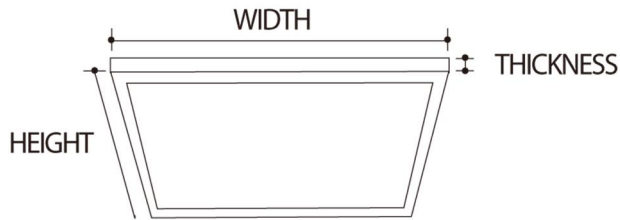

Visit www.sheenly.com for more details

SPECIFICATIONS

● 300x300mm Series

Part Number	Power (w)	CCT (K)	Lumen (lm \pm 10%)	LEDs (pcs)	Dimensions (HxWxT mm)	Weight (kg)
SL-PAN-20W-WW-AN/AS*	20	3000K	1120	160	295x295x12	1.2
SL-PAN-20W-NW-AN/AS*	20	4000K	1300	160	295x295x12	1.2
SL-PAN-20W-PW-AN/AS*	20	6000K	1460	160	295x295x12	1.2
SL-PAN-20W-BW*/-AN	20	3000K/6000K	1300	160	295x295x12	1.2

*AS, 320x320mm

*BW, Color Temperature: WW & PW

(320x320mm Optional)

● 300x600mm Series

Part Number	Power (w)	CCT (K)	Lumen (lm \pm 10%)	LEDs (pcs)	Dimensions (HxWxT mm)	Weight (kg)
SL-PAN-26W-WW-BN	20	3000K	2000	200	295x595x12	2.5
SL-PAN-26W-NW-BN	20	4000K	2100	200	295x595x12	2.5
SL-PAN-26W-PW-BN	20	6000K	2200	200	295x595x12	2.5