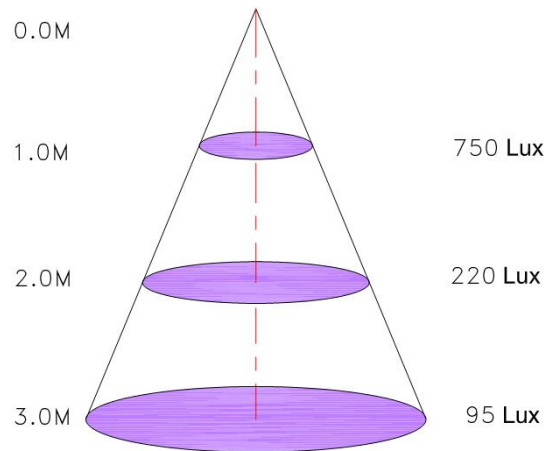

Specifications

Dimension	298*598*12 mm
Lumen Output	
Warm white	1900 lm
Pure white	2100 lm
Equivalent Source Power	150 W incandescent lamp
Consumption	
Warm White	26 Watts
Pure White	26 Watts
Efficacy	
Warm White	73 (lm/w)
Pure White	81 (lm/w)
Color Temperature	
Warm White	3000-3300K
Pure White	5700-6000K
Color Rendering Index (CRI)	
Warm White	80
Pure White	80
Rated Life	Over 50,000 Hours
Housing	Anodized Aluminum
Beam Spread	
Warm White	120°
Pure White	120°
Operating Temperature	-40°C to +40°C (Amb.)
Input Voltage	100-240V/AC
Working Voltage	22.5 V/DC
Net Weight	2500g

Dimension

Cautions

- Indoor use only
- Do not open - no user serviceable parts inside

Ordering Information

Part Number	Dimension (mm)	LED Quantity	Color Temperature (K)	Protection	Voltage (V)	Lumen Output (lm)	Beam Spread	Power Consumption (Watt)
SL-PAN-26W-WW-BN	297.5*597.5*12	370	3000-3500 (WW)	IP20	100-240	1900	120°	26
SL-PAN-26W-PW-BN	297.5*597.5*12	370	5700-6000 (PW)	IP20	100-240	2100	120°	26