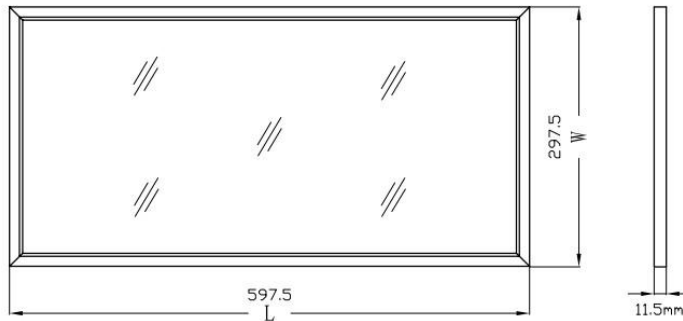

Specifications

Dimension	298*598*12 mm
Lumen Output	
Warm white	1900 lm
Pure white	2100 lm
Equivalent Source Power	150 W incandescent lamp
Consumption	
Warm White	26 Watts
Pure White	26 Watts
Efficacy	
Warm White	73 (lm/w)
Pure White	81 (lm/w)
Color Temperature	
Warm White	3000-3300K
Pure White	5700-6000K
Color Rendering Index (CRI)	
Warm White	80
Pure White	80
Rated Life	Over 50,000 Hours
Housing	Anodized Aluminum
Beam Spread	
Warm White	120°
Pure White	120°
Operating Temperature	-40°C to +40°C (Amb.)
Input Voltage	100-240V/AC
Working Voltage	22.5 V/DC
Net Weight	2500g

Dimension

Cautions

- Indoor use only
- Do not open - no user serviceable parts inside

Ordering Information

Part Number	Dimension (mm)	LED Quantity	Color Temperature (K)	Protection	Voltage (V)	Lumen Output (lm)	Beam Spread	Power Consumption (Watt)
SL-PAN-26W-WW-BN	297.5*597.5*12	370	3000-3500 (WW)	IP20	100-240	1900	120°	26
SL-PAN-26W-PW-BN	297.5*597.5*12	370	5700-6000 (PW)	IP20	100-240	2100	120°	26