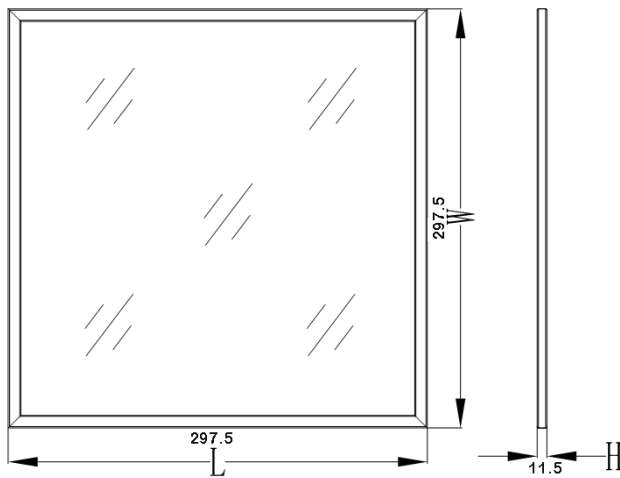

Specifications

Dimension	298*298*12 mm
Lumen Output	
Warm white	1120 lm
Pure white	1460 lm
Equivalent Source Power	200 W incandescent lamp
Consumption	
Warm White	20 Watts
Pure White	20 Watts
Efficacy	
Warm White	56 (lm/w)
Pure White	73 (lm/w)
Color Temperature	
Warm White	3000-3300K
Pure White	5700-6000K
Color Rendering Index (CRI)	
Warm White	80
Pure White	80
Rated Life	Over 50,000 Hours
Housing	Anodized Aluminum
Beam Spread	
Warm White	120°
Pure White	120°
Operating Temperature	-40°C to +40°C (Amb.)
Input Voltage	100-240V/AC
Working Voltage	22.5 V/DC
Net Weight	1200g

Dimension

Cautions

- Indoor use only
- Do not open - no user serviceable parts inside

Ordering Information

Part Number	Dimension (mm)	LED Quantity	Color Temperature (K)	Protection	Voltage (V)	Lumen Output (lm)	Beam Spread	Power Consumption (Watt)
SL-PAN-20W-WW-AN	297.5*297.5*12	288	3000-3500 (WW)	IP20	100-240	1120	120°	20
SL-PAN-20W-PW-AN	297.5*297.5*12	288	5700-6000 (PW)	IP20	100-240	1460	120°	20