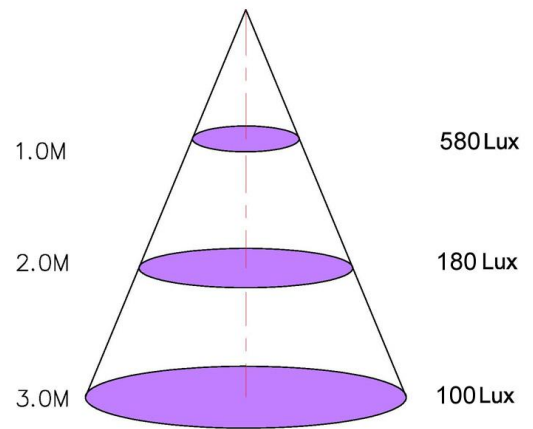

Specifications

Dimension	298*298*12 mm
Lumen Output	
Warm white	1120 lm
Pure white	1460 lm
Equivalent Source Power	200 W incandescent lamp
Consumption	
Warm White	20 Watts
Pure White	20 Watts
Efficacy	
Warm White	56 (lm/w)
Pure White	73 (lm/w)
Color Temperature	
Warm White	3000-3300K
Pure White	5700-6000K
Color Rendering Index (CRI)	
Warm White	80
Pure White	80
Rated Life	Over 50,000 Hours
Housing	Anodized Aluminum
Beam Spread	
Warm White	120°
Pure White	120°
Operating Temperature	-40°C to +40°C (Amb.)
Input Voltage	100-240V/AC
Working Voltage	22.5 V/DC
Net Weight	1200g

Dimension

Cautions

- Indoor use only
- Do not open - no user serviceable parts inside

Ordering Information

Part Number	Dimension (mm)	LED Quantity	Color Temperature (K)	Protection	Voltage (V)	Lumen Output (lm)	Beam Spread	Power Consumption (Watt)
SL-PAN-20W-WW-AN	297.5*297.5*12	288	3000-3500 (WW)	IP20	100-240	1120	120°	20
SL-PAN-20W-PW-AN	297.5*297.5*12	288	5700-6000 (PW)	IP20	100-240	1460	120°	20