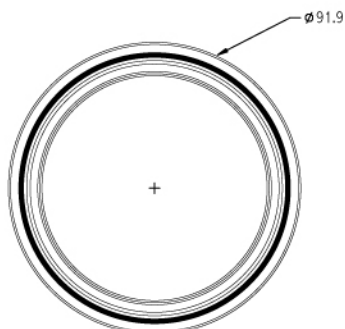

# Pan-tilt Dome Network Camera

### Features

- High Sensitivity Image Sensor
- H.264 & M-JPEG Compression
- IR Distance 10M
- Wide Dynamic Range (WDR)
- Triple Streaming
- DC 12V / PoE AF
- WiFi Support (Option)
- Micro SD Card Slot
- Support multi - direction movement:  
Pan : 200° / Tilt : 70°

### Dimensions