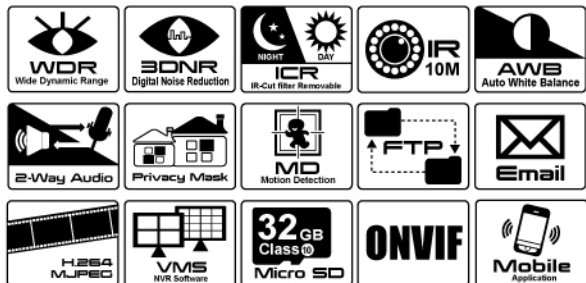

# Pan-tilt Dome Network Camera

### Features

- High Sensitivity Image Sensor
- H.264 & M-JPEG Compression
- IR Distance 10M
- Wide Dynamic Range (WDR)
- Triple Streaming
- DC 12V / PoE AF
- WiFi Support (Option)
- Micro SD Card Slot
- Support multi - direction movement:  
Pan : 200° / Tilt : 70°

### Specifications

Model No.	RYK-IPPD220(W)
<b>IMAGE</b>	
Sensor	1/2.8" SONY "Exmor" CMOS
Resolution	2 Mega
Picture Elements	1920x1080
Frame Rates	30fps
Shutter Speed	Automatic, Manual (1/7.5 ~ 1/10000 Sec)
White Balance	Automatic, ATW, Outdoor, Indoor, Lamp
Minimum Illumination	0.2Lux @ F1.8 (Color), 0 Lux with IR
Gain Control	Auto, Manual (0~30db)
Back Light Comp.	Yes
WDR	Yes
DNR	3D Noise Filter
IR-Cut filter Removable	Yes
Day & Night	Auto/Manual
<b>LENS</b>	
Lens Drive Type	Board Lens f=3.6mm, F1.8
IR Illumination Distance	Max. 10M
<b>VIDEO</b>	
Video Compression	H.264 & M-JPEG
Video Streaming	3 Streaming
Flip & Mirror	Yes
Privacy Mask	3 Areas
Motion Detection	3 Areas
Tampering Alarm	1~10/s
<b>AUDIO</b>	
Audio In	Build-in Mic
<b>NETWORK</b>	
Ethernet	10/100 Base T Ethernet (RJ-45)
Protocol	HTTP, HTTPS, DHCP, PPPoE, DDNS, SMTP, FTP Server NTP, Bonjour
Password Protection	Yes
Live Viewing User	10
Wireless	802.11 b/g/n (Option)
<b>APPLICATION</b>	
Network Storage	VMS, SD Card Network Fail Recording, SD Card Schedule Recording
Live Viewing	IE, VMS, Mobile
<b>GENERAL</b>	
SD Card Slot	MicroSD, up to 32GB
Power Supply	DC 12V:PoE802.3 AF
Micro SD Slot	Yes(support Class 10 above)
Operation Temperature	0°C ~ 40°C (32°F ~ 104°F)
Integrate Document	CGI / SDK / Onvif
Dimensions (W x H x D)	Ø92 x 63 (mm)
Humidity	0% ~ 85% RH
Certificate	CE, FCC,BSMI