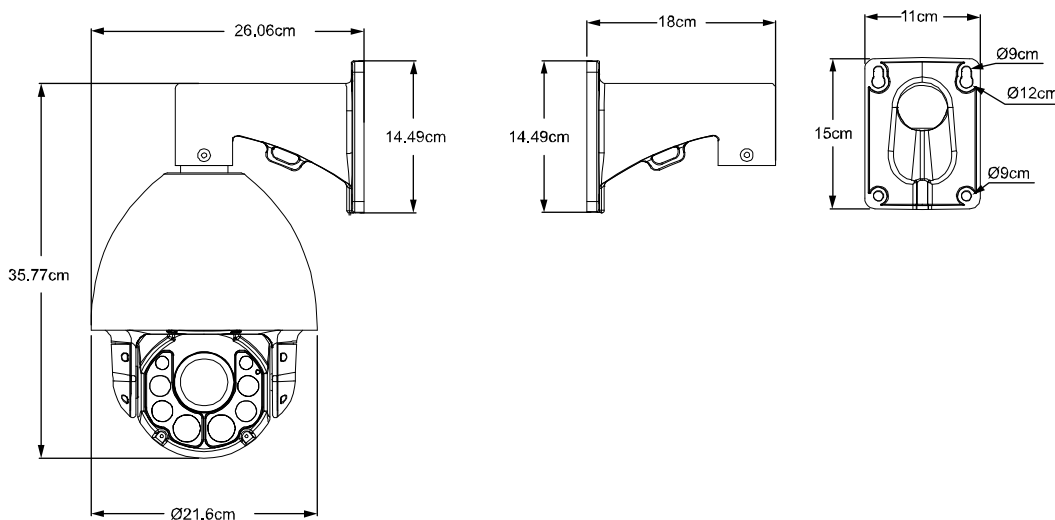

● SPECIFICATIONS

■ Network	
LAN Port	YES
LAN Speed	10/100 Based-T Ethernet
Data Transmission Speed	10/100/1000 Based-T
Supported Protocols	DDNS, PPPoE, DHCP, NTP, SNTP, TCP/IP, ICMP, SMTP, FTP, HTTP, RTP, RTSP, RTCP, IPv4, Bonjour, UPnP, DNS, UDP, IGMP, QoS, IEEE802.1X, SNMP
ONVIF Compatible	YES (Profile S)
Number of Online Users	10
Security	(1) Multiple user access levels with password (2) IP address filtering (3) Digest authentication
Remote Access	(1) Internet Explorer on Windows operating system (2) 16CH Video Viewer on Windows & MAC operating system (3) EagleEyes on iPhone, iPad & Android mobile devices
■ Video	
Video Output	IP, TVI*, AHD* and CVBS
Compression Format	H.264 (Main Profile) / MJPEG
Video Resolution	1920 x 1080 / 1280 x 720 / 720 x 480 / 352 x 240
Frame Rate	30 fps
Multiple Video Streaming	4 (H.264, MJPEG)
Bitrate Control	SVBR control (VBR + Max bitrate)
■ General	
Image Sensor	1/2.8" Sony CMOS image sensor
Min Illumination	0.1 Lux / F1.6(Wide)~F3.5(Tele), 0 Lux (IR LED ON)
Shutter Speed	1 / 60 (1/50) to 1 / 100,000 sec.
S/N Ratio	More than 48dB (AGC off)
Lens	f4.7 ~ 94mm / F1.6 (Wide) ~ 3.5(Tele), auto focus
Viewing Angle	1X: 60.8° (Horizontal) / 35.3° (Vertical) / 68.3° (Diagonal) 20X: 3.4° (Horizontal) / 1.9° (Vertical) / 3.8° (Diagonal)
IR LED	8units
IR Effective Distance	Default: Up to 200 meters / IR Turbo mode: Up to 300 meters
IR Shift	YES
Smart Light Control	YES
White Balance	Auto / 2500K / 3200K / 4200K / 5800K / 9500K
AGC	YES
IRIS Mode	YES
Sharpness	YES
WDR	YES
External Alarm I/O	YES (1 input / 1 output)
RAM	20MB
MicroSD Card Slot	YES (up to 64GB)
RS-485	YES
IP Rating (weather-proof)	IP66
Operating Temperature	-25°C ~ 50°C
Power Source (±10%)	AC 24V / DC19V
Current consumption (±10%)	DC19V / 1.3A
Power Consumption (±10%)	25W
Net Weight (kg)	6.9

* TVI and AHD output: 1.0 Vp-p composite, 75Ω

**The specifications are subject to change without notice.

● DIMENSIONS*

*Dimensional Tolerance: ± 5mm