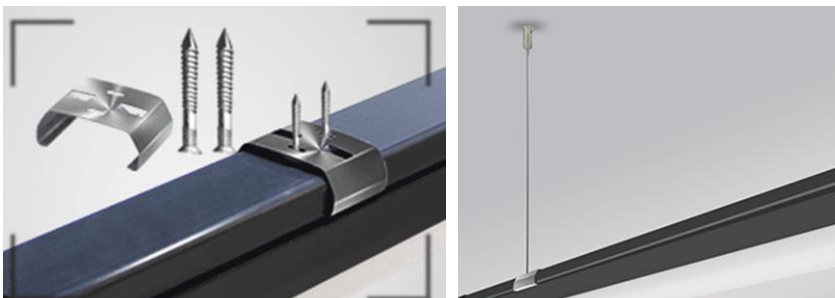

Part Number	Power	CCT	Lumen Output	Beam	Dimension
SL-TRL-30W-WW-A4	30W	3000K	3150	110°	1150 x 76 x 60 mm
SL-TRL-30W-NW-A4	30W	4000K	3300	110°	1150 x 76 x 60 mm
SL-TRL-30W-DW-A4	30W	5000K	3300	110°	1150 x 76 x 60 mm
SL-TRL-30W-PW-A4	30W	5700K	3300	110°	1150 x 76 x 60 mm
SL-TRL-40W-WW-A4	40W	3000K	4200	110°	1150 x 76 x 60 mm
SL-TRL-40W-NW-A4	40W	4000K	4400	110°	1150 x 76 x 60 mm
SL-TRL-40W-DW-A4	40W	5000K	4400	110°	1150 x 76 x 60 mm
SL-TRL-40W-PW-A4	40W	5700K	4400	110°	1150 x 76 x 60 mm
SL-TRL-40W-WW-A5	40W	3000K	4200	110°	1450 x 76 x 60 mm
SL-TRL-40W-NW-A5	40W	4000K	4400	110°	1450 x 76 x 60 mm
SL-TRL-40W-DW-A5	40W	5000K	4400	110°	1450 x 76 x 60 mm
SL-TRL-40W-PW-A5	40W	5700K	4400	110°	1450 x 76 x 60 mm
SL-TRL-50W-WW-A5	50W	3000K	5300	110°	1450 x 76 x 60 mm
SL-TRL-50W-NW-A5	50W	4000K	5500	110°	1450 x 76 x 60 mm
SL-TRL-50W-DW-A5	50W	5000K	5500	110°	1450 x 76 x 60 mm
SL-TRL-50W-PW-A5	50W	5700K	5500	110°	1450 x 76 x 60 mm

*XW: WW 3000K/NW 4000K /DW 5000K/PW 5700K

Accessory

Accessories:
Steel Cables, Screws, and accessories

Shanghai Sheenly Lighting Co., Ltd.

No. 2755 SanLu Road, Minhang District Shanghai 201112, China

Tel: (+86)-21-6411 3138 Fax: (+86)-21-6411 3862

*All specifications subject to change without notice.

©2009-2016 Sheenly Lighting all rights reserved.