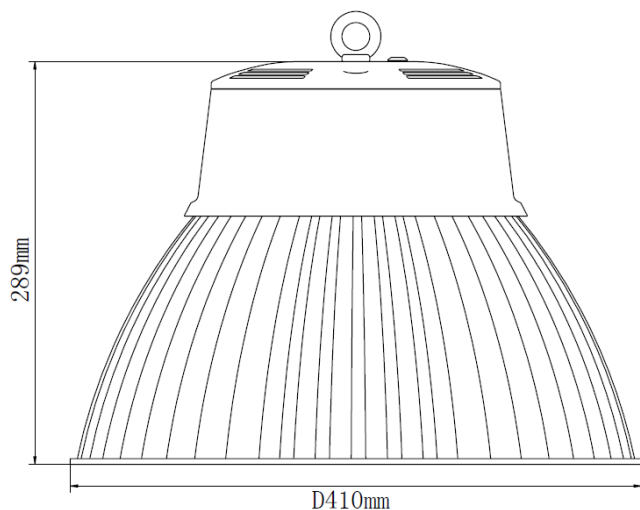

Applications

- Shopping-mall
- Large plazas
- Large Docking
- Aesthetically demanding spaces

Specifications

Dimension	D410*289 mm
Power & Lumen Output	
80W	10400 lm/12800lm
120W	15600 lm/19200lm
Color Temperature	
Warm White	3000 ±200K
Natural White	4000 ±250K
Pure White	5700 ±350K
Color Rendering Index	>80
Rated Life (L80)	50,000 Hours
Housing	Aluminum+PC
Beam Spread	90°
Operating Temperature	-25°C to +45°C (Amb.)
Input Voltage	90-305V/AC
Power Factor	>0.9
Net Weight	2.50 Kg
Glow Wire	650 °C
IP	IP65
IK	IK08
Installation	Pendent Mounted Stem Mounted

Dimension (mm)

Ordering Information

Sheenly	Class	Watt	CCT	Model	Finishing	Options
SL=Sheenly Lighting	BAY=Bay Light	80W 120W	WW=3000 ±200K NW=4000 ±250K PW=5700 ±350K	CN= Commercial version HC= High efficiency commercial version	WH as standard	Non-dimmable as standard -D= 1-10V -DL=Dali dimmable

*Standard finishing comes in White, for other finishing color please specify when place the order.

Part Number	Power	CCT	Lumen Output	Beam	Dimension
SL-BAY-80W-XW-CN	80W	3000K/4000K/5700K	10400 lm	90°	D410*289 mm
SL-BAY-120W-XW-CN	120W	3000K/4000K/5700K	15600 lm	90°	D410*289 mm
SL-BAY-80W-XW-HC	80W	3000K/4000K/5700K	12800 lm	90°	D410*289 mm
SL-BAY-120W-XW-HC	120W	3000K/4000K/5700K	19200 lm	90°	D410*289 mm

*XW: WW 3000K /NW 4000K /PW5700K

*Default lumen output is based on 4000K, for 3000K lumen will be around 10% lower.

Packing Information

Part Number	Pcs./Inner box	Master Carton Size[mm]	Pcs./Master Carton	Pcs./20' Container	Pcs./40' Container
SL-BAY-80W-XW-CN	1	L450*W450*H230	1	384	768
SL-BAY-120W-XW-CN	1	L450*W450*H230	1	384	768
SL-BAY-80W-XW-HC	1	L450*W450*H230	1	384	768
SL-BAY-120W-XW-HC	1	L450*W450*H230	1	384	768