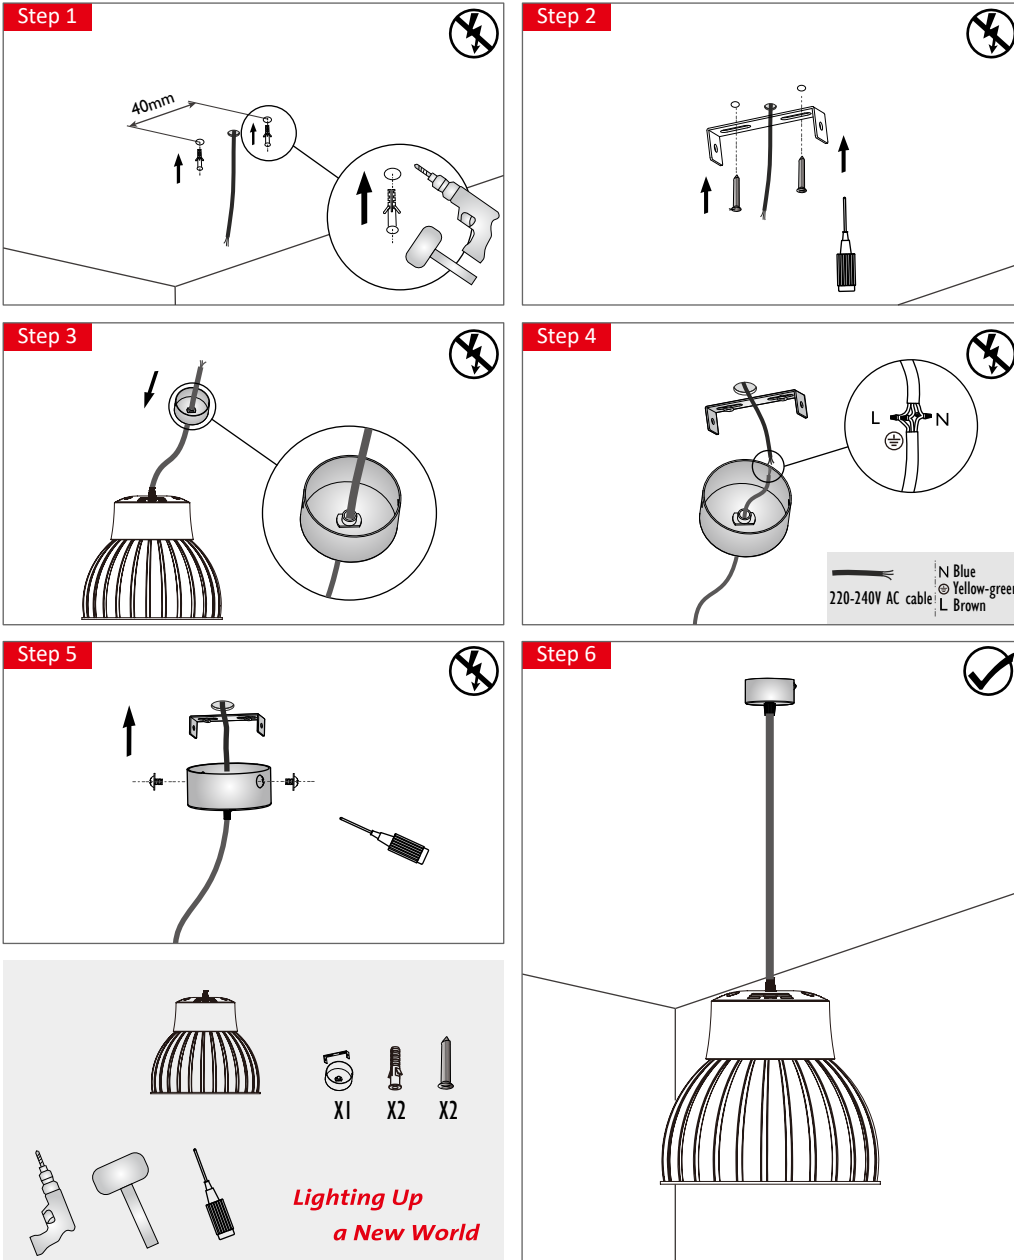

Cloudia mini Suspension Chain Installation Manual

SHEENLY

REV:V2.1 2022/12/7

SHEENLY®

Lotus Bay Light Information

Industrial Lighting LED Bay Light CLOUDIA MINI

Installation Manual

- Keep at an ambient temperature of: -20°C to +45°C
- Ensure the main electrical supply is switched off before installing or maintenance.
- The light source contained in this luminaire shall only be replaced by the manufacturer or his service agent or a similar qualified person.