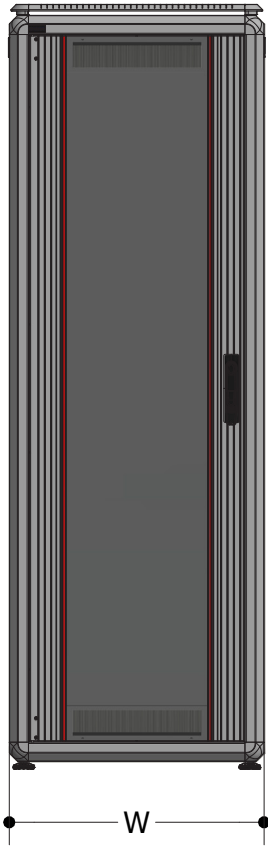

Technical Details

Features

19" Device Compatibility

Material

1.2mm Steel

Appearance

Finish Surface : Powder Coating
Color : RAL7035 or RAL7035

Standart Aluminum
Framed
Glass Door

Single Flat Door

Single Perforated
Door

Double Flat Doors

Perforated Flat Doors

Standart Rear Door

Front View

Side View

Rear View

Top View

Bottom View

Front Isometric View

Rear Isometric View

GTV W-600 D-600

Product Code	Size (U)	Width (W)	Depth (D)	Height (H)
MR.GTV12U66.XX	12U	600mm	600mm	684mm
MR.GTV16U66.XX	16U	600mm	600mm	862mm
MR.GTV20U66.XX	20U	600mm	600mm	1040mm
MR.GTV22U66.XX	22U	600mm	600mm	1129mm
MR.GTV26U66.XX	26U	600mm	600mm	1306mm
MR.GTV32U66.XX	32U	600mm	600mm	1573mm
MR.GTV36U66.XX	36U	600mm	600mm	1751mm
MR.GTV40U66.XX	40U	600mm	600mm	1929mm
MR.GTV42U66.XX	42U	600mm	600mm </td <td>2018mm</td>	2018mm
MR.GTV46U66.XX	46U	600mm	600mm	2195mm

GTV W-600 D-800

Product Code	Size (U)	Width (W)	Depth (D)	Height (H)
MR.GTV12U68.XX	12U	600mm	800mm	684mm
MR.GTV16U68.XX	16U	600mm	800mm	862mm
MR.GTV20U68.XX	20U	600mm	800mm	1040mm
MR.GTV22U68.XX	22U	600mm	800mm	1129mm
MR.GTV26U68.XX	26U	600mm	800mm	1306mm
MR.GTV32U68.XX	32U	600mm	800mm	1573mm
MR.GTV36U68.XX	36U	600mm	800mm	1751mm
MR.GTV40U68.XX	40U	600mm	800mm	1929mm
MR.GTV42U68.XX	42U	600mm	800mm	2018mm
MR.GTV46U68.XX	46U	600mm	800mm	2195mm