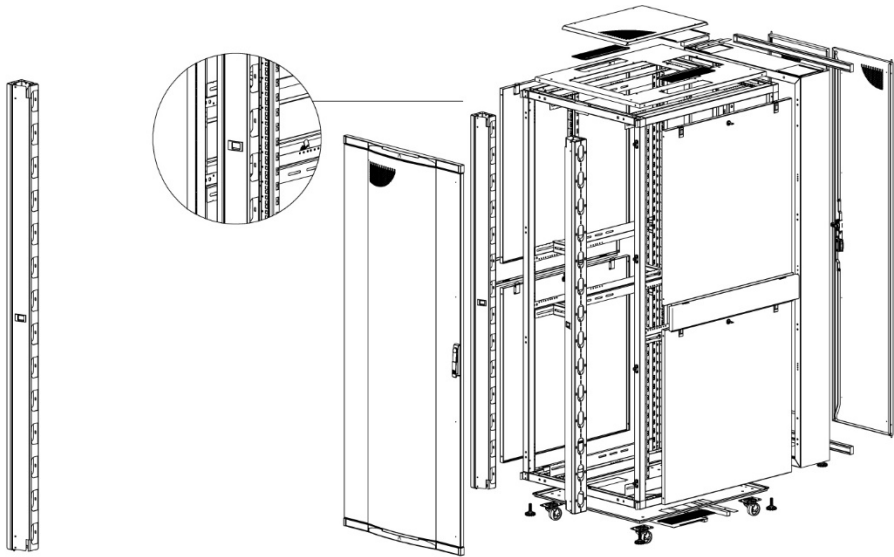

800 x 1200 mm (Width x Depth)

Front view

Side view

Rear view

Front inside view

Top view

0°-230°
Front door opening angle

Bottom view

Max/Std/Min
Equipment mounting Distance

h	H
12U-533mm	640mm
26U-1156mm	1260mm
36U-1600mm	1705mm
42U-1867mm	1970mm
45U-2000mm	2105mm
47U-2089mm	2194mm

Optional vertical cable management panel possible to use in front or at rear