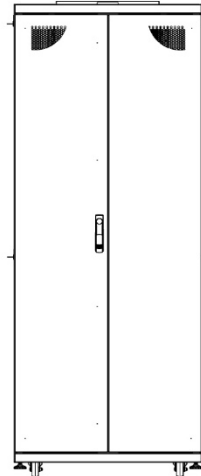

800 x 1200 mm (Width x Depth)

Front view

Side view

Rear view

Front inside view

Top view

0°-230°
Front door opening angle

Bottom view

Max/Std/Min
Equipment mounting Distance

h	H
12U-533mm	640mm
26U-1156mm	1260mm
36U-1600mm	1705mm
42U-1867mm	1970mm
45U-2000mm	2105mm
47U-2089mm	2194mm

Optional vertical cable management panel possible to use in front or at rear