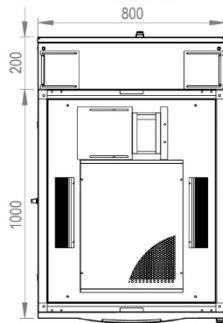

800 x 1200 mm (Width x Depth)

Front view

Side view

Rear view

Front inside view

Top view

0°-230°
Front door opening angle

Bottom view

Max/Std/Min
Equipment mounting Distance

h	H
12U-533mm	640mm
26U-1156mm	1260mm
36U-1600mm	1705mm
42U-1867mm	1970mm
45U-2000mm	2105mm
47U-2089mm	2194mm

Optional vertical cable management panel possible to use in front or at rear