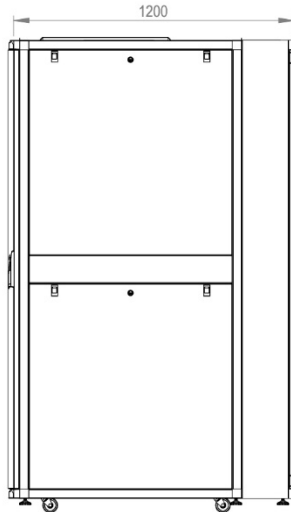

800 x 1200 mm (Width x Depth)

Front view

Side view

Rear view

Front inside view

Top view

0°-230°
Front door opening angle

Bottom view

Max/Std/Min
Equipment mounting Distance

h	H
12U-533mm	640mm
26U-1156mm	1260mm
36U-1600mm	1705mm
42U-1867mm	1970mm
45U-2000mm	2105mm
47U-2089mm	2194mm

Optional vertical cable management panel possible to use in front or at rear