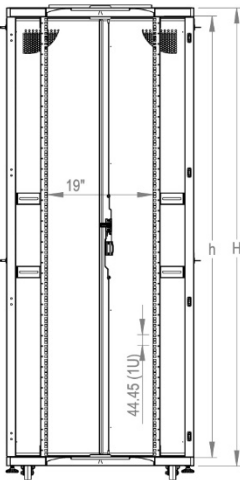

800 x 1200 mm (Width x Depth)

Front view

Side view

Rear view

Front inside view

Top view

0°-230°
Front door opening angle

Bottom view

Max/Std/Min
Equipment mounting Distance

h	H
12U-533mm	640mm
26U-1156mm	1260mm
36U-1600mm	1705mm
42U-1867mm	1970mm
45U-2000mm	2105mm
47U-2089mm	2194mm

Optional vertical cable management panel possible to use in front or at rear