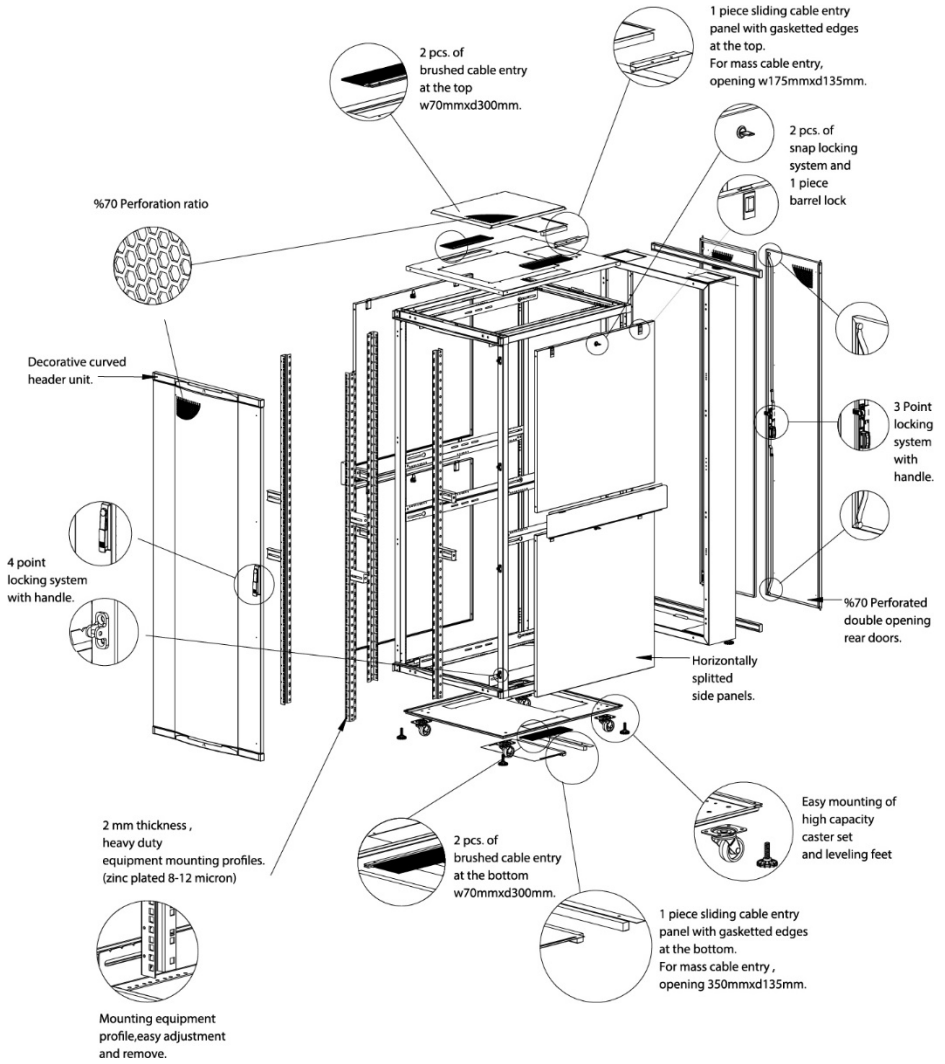

800 x 1200 mm (Width x Depth)

Front view

Side view

Rear view

Front inside view

Top view

0°-230°
Front door opening angle

Bottom view

Max/Std/Min
Equipment mounting Distance

h	H
12U-533mm	640mm
26U-1156mm	1260mm
36U-1600mm	1705mm
42U-1867mm	1970mm
45U-2000mm	2105mm
47U-2089mm	2194mm

Optional vertical cable management panel possible to use in front or at rear