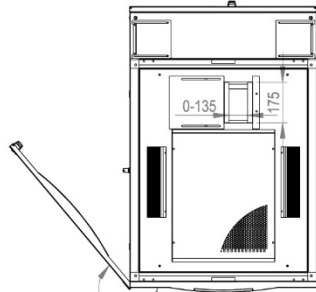

800 x 1200 mm (Width x Depth)

Front view

Side view

Rear view

Front inside view

Top view

0°-230°
Front door opening angle

Bottom view

Max/Std/Min
Equipment mounting Distance

h	H
12U-533mm	640mm
26U-1156mm	1260mm
36U-1600mm	1705mm
42U-1867mm	1970mm
45U-2000mm	2105mm
47U-2089mm	2194mm

Optional vertical cable management panel possible to use in front or at rear