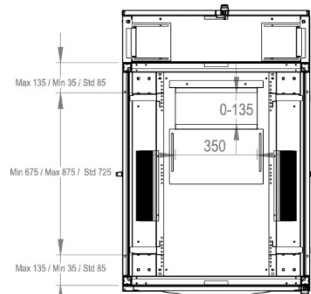

800 x 1200 mm (Width x Depth)

Front view

Side view

Rear view

Front inside view

Top view

0°-230°
Front door opening angle

Bottom view

Max/Std/Min
Equipment mounting Distance

h	H
12U-533mm	640mm
26U-1156mm	1260mm
36U-1600mm	1705mm
42U-1867mm	1970mm
45U-2000mm	2105mm
47U-2089mm	2194mm

Optional vertical cable management panel possible to use in front or at rear