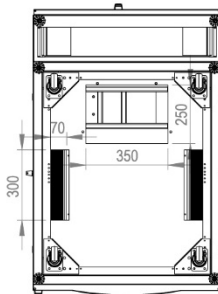

800 x 1200 mm (Width x Depth)

Front view

Side view

Rear view

Front inside view

Top view

0°-230°
Front door opening angle

Bottom view

Max/Std/Min
Equipment mounting Distance

h	H
12U-533mm	640mm
26U-1156mm	1260mm
36U-1600mm	1705mm
42U-1867mm	1970mm
45U-2000mm	2105mm
47U-2089mm	2194mm

Optional vertical cable management panel possible to use in front or at rear