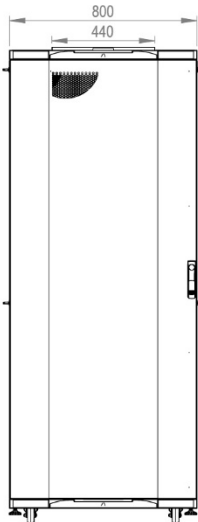

800 x 1200 mm (Width x Depth)

Front view

Side view

Rear view

Front inside view

Top view

0°-230°
Front door opening angle

Bottom view

Max/Std/Min
Equipment mounting Distance

h	H
12U-533mm	640mm
26U-1156mm	1260mm
36U-1600mm	1705mm
42U-1867mm	1970mm
45U-2000mm	2105mm
47U-2089mm	2194mm

Optional vertical cable management panel possible to use in front or at rear