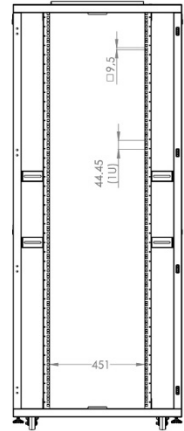

800 x 1000 mm (Width x Depth)

BOTTOM VIEW

TOP VIEW

FRONT VIEW

SIDE VIEW

REAR VIEW

ISOMETRIC VIEW

EXPLODED VIEW

FRONT DOOR
OPENING ANGLE

MAX/STD/MIN
EQUIPMENT
MOUNTING
DISTANCE

DIMENSIONS
IN
WIDTH AND HEIGHT