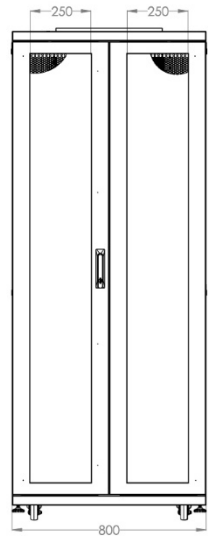

800 x 1000 mm (Width x Depth)

BOTTOM VIEW

TOP VIEW

FRONT VIEW

SIDE VIEW

REAR VIEW

ISOMETRIC VIEW

EXPLODED VIEW

FRONT DOOR
OPENING ANGLE

MAX/STD/MIN
EQUIPMENT
MOUNTING
DISTANCE

DIMENSIONS
IN
WIDTH AND HEIGHT