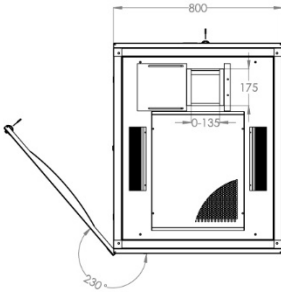

800 x 1000 mm (Width x Depth)

BOTTOM VIEW

TOP VIEW

FRONT VIEW

SIDE VIEW

REAR VIEW

ISOMETRIC VIEW

EXPLODED VIEW

FRONT DOOR
OPENING ANGLE

MAX/STD/MIN
EQUIPMENT
MOUNTING
DISTANCE

DIMENSIONS
IN
WIDTH AND HEIGHT