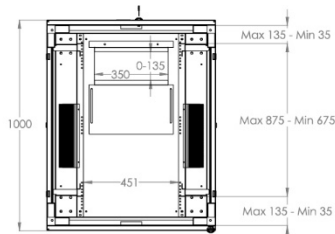

800 x 1000 mm (Width x Depth)

BOTTOM VIEW

TOP VIEW

FRONT VIEW

SIDE VIEW

REAR VIEW

ISOMETRIC VIEW

EXPLODED VIEW

FRONT DOOR
OPENING ANGLE

MAX/STD/MIN
EQUIPMENT
MOUNTING
DISTANCE

DIMENSIONS
IN
WIDTH AND HEIGHT