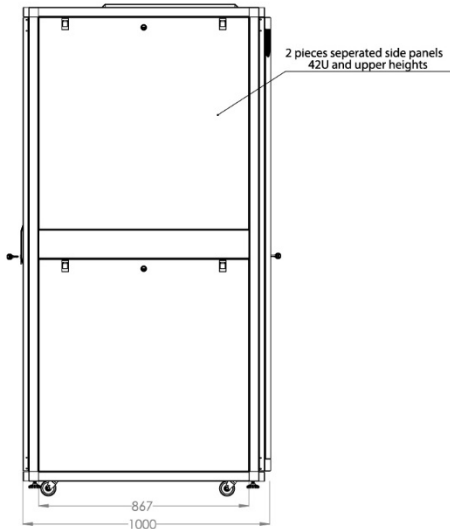

800 x 1000 mm (Width x Depth)

BOTTOM VIEW

TOP VIEW

FRONT VIEW

SIDE VIEW

REAR VIEW

ISOMETRIC VIEW

EXPLODED VIEW

FRONT DOOR
OPENING ANGLE

MAX/STD/MIN
EQUIPMENT
MOUNTING
DISTANCE

DIMENSIONS
IN
WIDTH AND HEIGHT