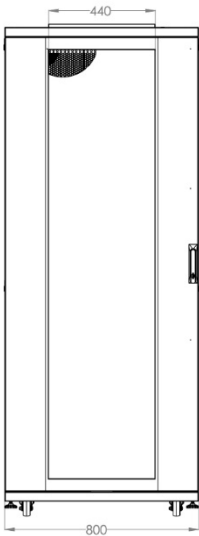

800 x 1000 mm (Width x Depth)

BOTTOM VIEW

TOP VIEW

FRONT VIEW

SIDE VIEW

REAR VIEW

ISOMETRIC VIEW

EXPLODED VIEW

FRONT DOOR
OPENING ANGLE

MAX/STD/MIN
EQUIPMENT
MOUNTING
DISTANCE

DIMENSIONS
IN
WIDTH AND HEIGHT