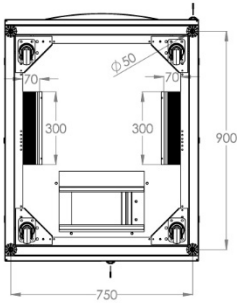

800 x 1000 mm (Width x Depth)

BOTTOM VIEW

TOP VIEW

FRONT VIEW

SIDE VIEW

REAR VIEW

ISOMETRIC VIEW

EXPLODED VIEW

FRONT DOOR
OPENING ANGLE

MAX/STD/MIN
EQUIPMENT
MOUNTING
DISTANCE

DIMENSIONS
IN
WIDTH AND HEIGHT