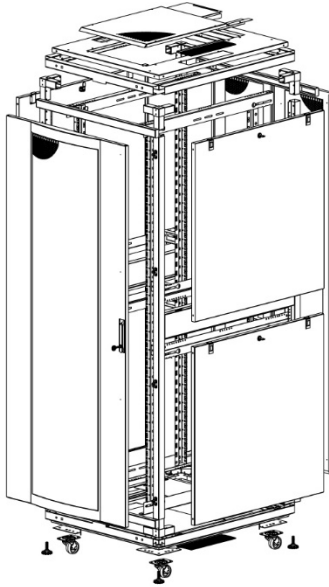

800 x 1000 mm (Width x Depth)

BOTTOM VIEW

TOP VIEW

FRONT VIEW

SIDE VIEW

REAR VIEW

ISOMETRIC VIEW

EXPLODED VIEW

FRONT DOOR
OPENING ANGLE

MAX/STD/MIN
EQUIPMENT
MOUNTING
DISTANCE

DIMENSIONS
IN
WIDTH AND HEIGHT