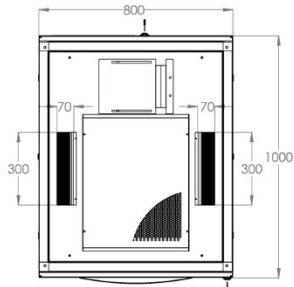

800 x 1000 mm (Width x Depth)

BOTTOM VIEW

TOP VIEW

FRONT VIEW

SIDE VIEW

REAR VIEW

ISOMETRIC VIEW

EXPLODED VIEW

FRONT DOOR
OPENING ANGLE

MAX/STD/MIN
EQUIPMENT
MOUNTING
DISTANCE

DIMENSIONS
IN
WIDTH AND HEIGHT