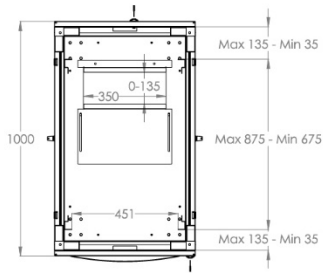

# c. Server Cabinets Unique Series

600 x 1000 mm (Width x Depth)

BOTTOM VIEW

TOP VIEW

FRONT VIEW

SIDE VIEW

REAR VIEW

ISOMETRIC VIEW

EXPLODED VIEW

FRONT DOOR OPENING ANGLE

MAX/STD/MIN EQUIPMENT MOUNTING DISTANCE

DIMENSIONS IN WIDTH AND HEIGHT