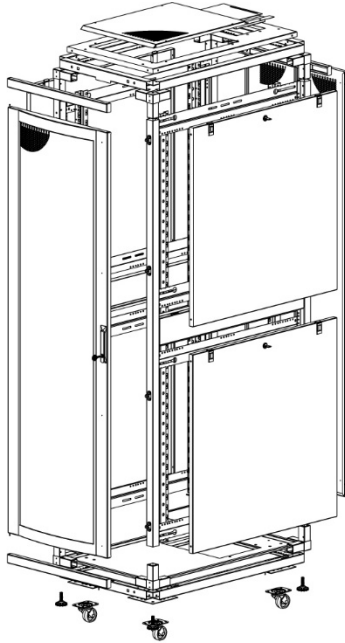

# c. Server Cabinets Unique Series

600 x 1000 mm (Width x Depth)

BOTTOM VIEW

TOP VIEW

FRONT VIEW

SIDE VIEW

REAR VIEW

ISOMETRIC VIEW

EXPLODED VIEW

FRONT DOOR OPENING ANGLE

MAX/STD/MIN EQUIPMENT MOUNTING DISTANCE

DIMENSIONS IN WIDTH AND HEIGHT