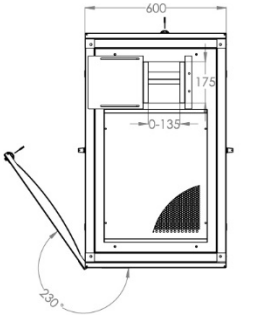

# c. Server Cabinets Unique Series

600 x 1000 mm (Width x Depth)

BOTTOM VIEW

TOP VIEW

FRONT VIEW

SIDE VIEW

REAR VIEW

ISOMETRIC VIEW

EXPLODED VIEW

FRONT DOOR OPENING ANGLE

MAX/STD/MIN EQUIPMENT MOUNTING DISTANCE

DIMENSIONS IN WIDTH AND HEIGHT