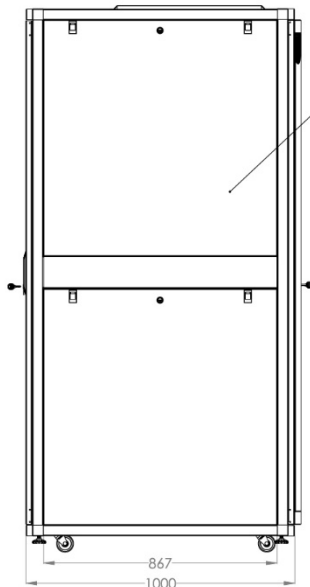

# c. Server Cabinets Unique Series

600 x 1000 mm (Width x Depth)

BOTTOM VIEW

TOP VIEW

FRONT VIEW

SIDE VIEW

REAR VIEW

ISOMETRIC VIEW

EXPLODED VIEW

FRONT DOOR OPENING ANGLE

MAX/STD/MIN EQUIPMENT MOUNTING DISTANCE

DIMENSIONS IN WIDTH AND HEIGHT