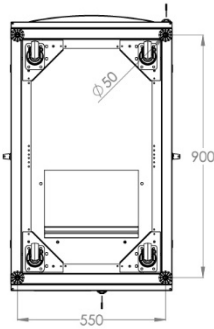

# c. Server Cabinets Unique Series

600 x 1000 mm (Width x Depth)

BOTTOM VIEW

TOP VIEW

FRONT VIEW

SIDE VIEW

REAR VIEW

ISOMETRIC VIEW

EXPLODED VIEW

FRONT DOOR OPENING ANGLE

MAX/STD/MIN EQUIPMENT MOUNTING DISTANCE

DIMENSIONS IN WIDTH AND HEIGHT