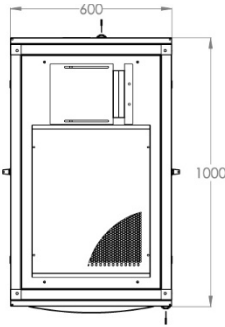

# c. Server Cabinets Unique Series

600 x 1000 mm (Width x Depth)

BOTTOM VIEW

TOP VIEW

FRONT VIEW

SIDE VIEW

REAR VIEW

ISOMETRIC VIEW

EXPLODED VIEW

FRONT DOOR OPENING ANGLE

MAX/STD/MIN EQUIPMENT MOUNTING DISTANCE

DIMENSIONS IN WIDTH AND HEIGHT