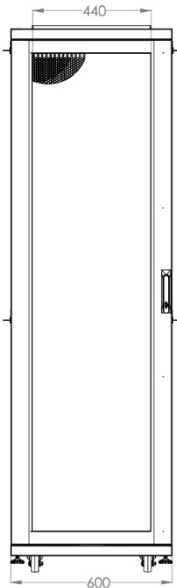

# c. Server Cabinets Unique Series

600 x 1000 mm (Width x Depth)

BOTTOM VIEW

TOP VIEW

FRONT VIEW

SIDE VIEW

REAR VIEW

ISOMETRIC VIEW

EXPLODED VIEW

FRONT DOOR OPENING ANGLE

MAX/STD/MIN EQUIPMENT MOUNTING DISTANCE

DIMENSIONS IN WIDTH AND HEIGHT