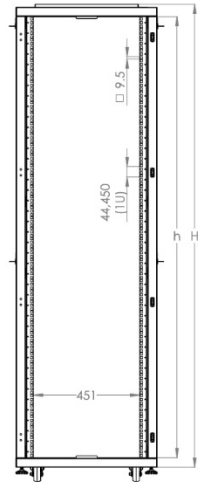

# c. Server Cabinets Unique Series

600 x 1000 mm (Width x Depth)

BOTTOM VIEW

TOP VIEW

FRONT VIEW

SIDE VIEW

REAR VIEW

ISOMETRIC VIEW

EXPLODED VIEW

FRONT DOOR OPENING ANGLE

MAX/STD/MIN EQUIPMENT MOUNTING DISTANCE

DIMENSIONS IN WIDTH AND HEIGHT