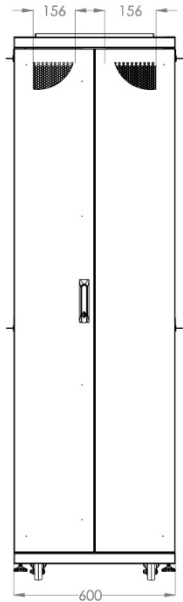

# c. Server Cabinets Unique Series

600 x 1000 mm (Width x Depth)

BOTTOM VIEW

TOP VIEW

FRONT VIEW

SIDE VIEW

REAR VIEW

ISOMETRIC VIEW

EXPLODED VIEW

FRONT DOOR OPENING ANGLE

MAX/STD/MIN EQUIPMENT MOUNTING DISTANCE

DIMENSIONS IN WIDTH AND HEIGHT