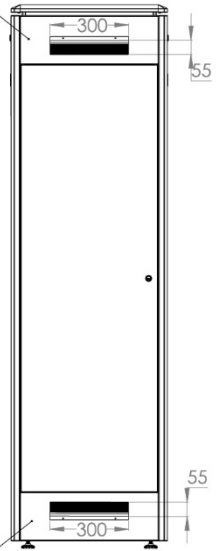

600 x 800 mm (Width x Depth)

BOTTOM VIEW

TOP VIEW

FRONT VIEW

SIDE VIEW

Bracket with cable entry
26U and upper heights

REAR VIEW

ISOMETRIC VIEW

EXPLODED VIEW

MAX/MIN
EQUIPMENT MOUNTING
DISTANCE

DIMENSIONS
IN
WIDTH AND HEIGHT