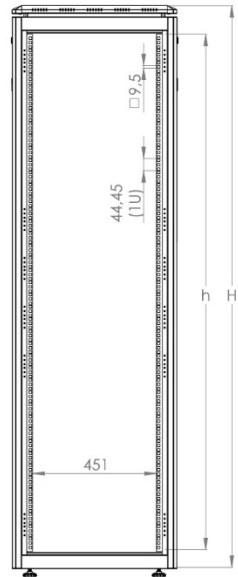

600 x 800 mm (Width x Depth)

BOTTOM VIEW

TOP VIEW

FRONT VIEW

SIDE VIEW

Bracket with cable entry
26U and upper heights

REAR VIEW

ISOMETRIC VIEW

EXPLODED VIEW

MAX/MIN
EQUIPMENT MOUNTING
DISTANCE

DIMENSIONS
IN
WIDTH AND HEIGHT