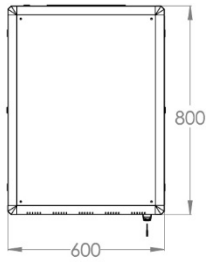

600 x 800 mm (Width x Depth)

BOTTOM VIEW

TOP VIEW

FRONT VIEW

SIDE VIEW

Bracket with cable entry
26U and upper heights

REAR VIEW

ISOMETRIC VIEW

EXPLODED VIEW

MAX/MIN
EQUIPMENT MOUNTING
DISTANCE

DIMENSIONS
IN
WIDTH AND HEIGHT