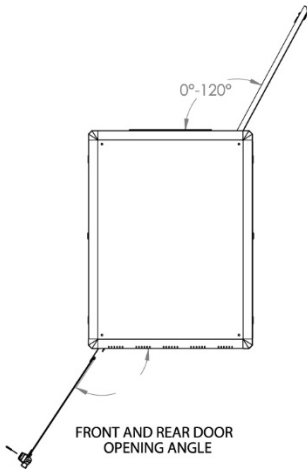

600 x 800 mm (Width x Depth)

BOTTOM VIEW

TOP VIEW

FRONT VIEW

SIDE VIEW

Bracket with cable entry
26U and upper heights

REAR VIEW

ISOMETRIC VIEW

EXPLODED VIEW

MAX/MIN
EQUIPMENT MOUNTING
DISTANCE

DIMENSIONS
IN
WIDTH AND HEIGHT