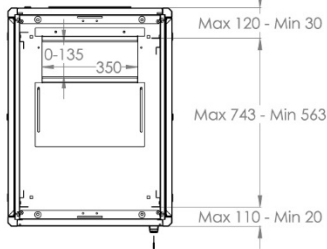

600 x 800 mm (Width x Depth)

BOTTOM VIEW

TOP VIEW

FRONT VIEW

SIDE VIEW

Bracket with cable entry
26U and upper heights

REAR VIEW

ISOMETRIC VIEW

EXPLODED VIEW

MAX/MIN
EQUIPMENT MOUNTING
DISTANCE

DIMENSIONS
IN
WIDTH AND HEIGHT