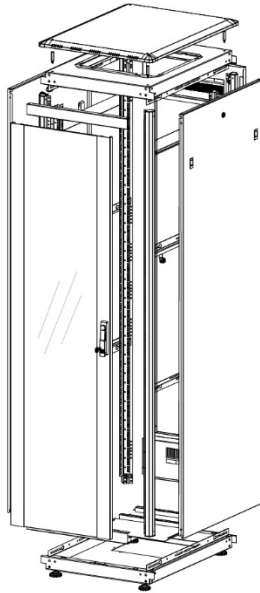

600 x 800 mm (Width x Depth)

BOTTOM VIEW

TOP VIEW

FRONT VIEW

SIDE VIEW

Bracket with cable entry
26U and upper heights

REAR VIEW

ISOMETRIC VIEW

EXPLODED VIEW

MAX/MIN
EQUIPMENT MOUNTING
DISTANCE

DIMENSIONS
IN
WIDTH AND HEIGHT