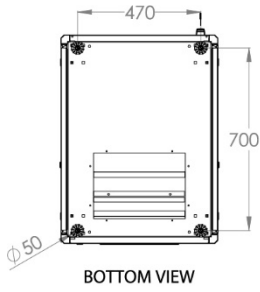

600 x 800 mm (Width x Depth)

BOTTOM VIEW

TOP VIEW

FRONT VIEW

SIDE VIEW

Bracket with cable entry
26U and upper heights

REAR VIEW

ISOMETRIC VIEW

EXPLODED VIEW

MAX/MIN
EQUIPMENT MOUNTING
DISTANCE

DIMENSIONS
IN
WIDTH AND HEIGHT