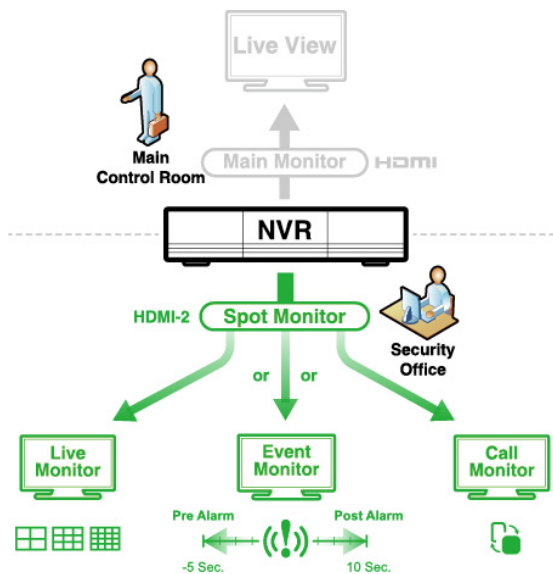

Cloud Service - EaZy Networking

EaZy Networking, the cloud service provided by AVTECH, can be used to simplify the network setup and quickly connect this device to the internet with our free mobile app, EagleEyes.

Alarm Scenario Customization

"Scenario" is a new feature allowing you to customize a series of actions which will be run automatically after the specified event occurs. There are several scenario templates for you to choose when and what to do after a specific event occurs.

Spot Monitor

In addition to the main display via the main HDMI-1 output, you can assign a secondary display via the HDMI-2, VGA or composite output to show live view, call monitor or event monitor.

Push Video & Push Status - Active Event Notification with EagleEyes App

- Push Video to send instant notifications for an alarm event when an alarm device is connected to the DVR.
- Push Status to send instant notifications for system events, such as video loss or HDD data removal.