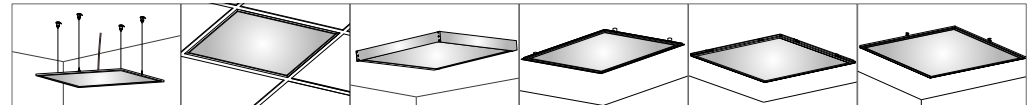

5 YEAR
GUARANTEE

Input Voltage	220-240V/AC
Operating Temperature	-20°C to +60°C (Amb.)

LED Panel Light

Installation Manual