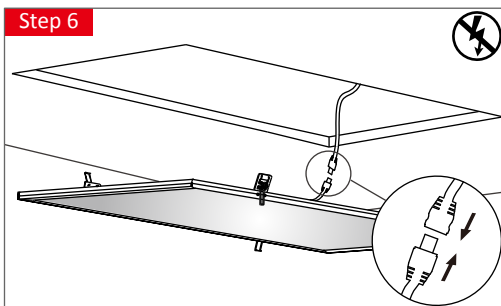

Step 7

Lighting Up a New World

IV. Column Surface Mounted

SHEENLY

Available Type: Step Frame Panels

Flat Frame Panels

Step 1

Dimension	A(mm)	B(mm)
618x618	462	569
595x595	422	546
622x622	462	573
618x618	587	380
595x595	564	380
622x622	591	380
295x295	264	264
295x1195	264	740
595x1195	564	740

V. Clip in

SHEENLY

Available Type: Step Frame Panels

Flat Frame Panels

VI. S-Shape Surface Mounted

SHEENLY

Available Type: Step Frame Panels

Flat Frame Panels