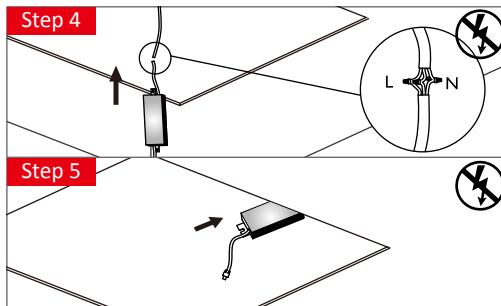

Step 7

Lighting Up a New World

IV. Column Surface Mounted

SHEENLY

Available Type: Step Frame Panels

Flat Frame Panels

Step 1

Dimension	A(mm)	B(mm)
618x618	462	569
595x595	422	546
622x622	462	573
618x618	587	380
595x595	564	380
622x622	591	380
295x295	264	264
295x1195	264	740
595x1195	564	740

Step 2

Step 3

Step 4

Step 5

Step 6

Step 7

Step 7

Lighting Up a New World

V. Clip in

SHEENLY

Available Type: Step Frame Panels

Flat Frame Panels

VI. S-Shape Surface Mounted

SHEENLY

Available Type: Step Frame Panels

Flat Frame Panels