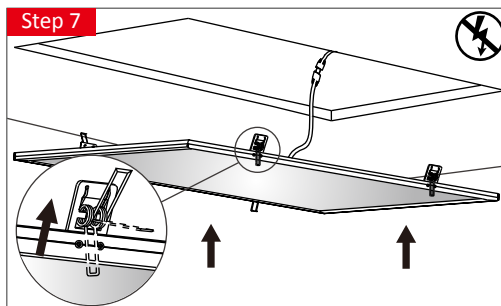

Step 7

Lighting Up a New World

IV. Column Surface Mounted

SHEENLY

Available Type: Step Frame Panels

Flat Frame Panels

Step 1

Dimension	A(mm)	B(mm)
618x618	462	569
595x595	422	546
622x622	462	573
618x618	587	380
595x595	564	380
622x622	591	380
295x295	264	264
295x1195	264	740
595x1195	564	740

V. Clip in

SHEENLY

Available Type: Step Frame Panels

Flat Frame Panels

VI. S-Shape Surface Mounted

SHEENLY

Available Type: Step Frame Panels

Flat Frame Panels